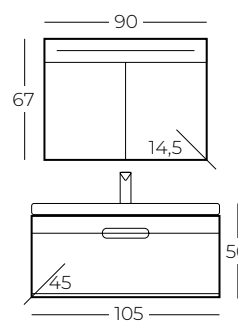

MDF LAM GÖVDE
MDF BODY

SERAMİK LAVABO
CERAMIC WASHBASIN

FRENLİ KAPAK
SOFT CLOSE DOOR

TANDEM RAY ÇEKMECE
TANDEM RAIL DRAWER

LEDLİ AYNA
MIRROR WITH LEDS

DOLAPLI AYNA
CUPBOARD MIRROR

CARINA 105'

CARINA 80'