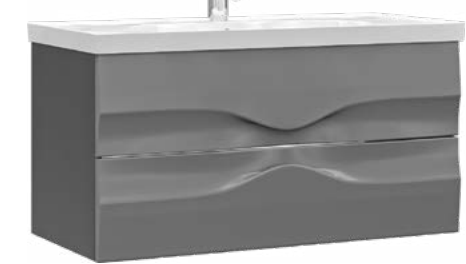

ALT MODÜL
SVY100.04-01