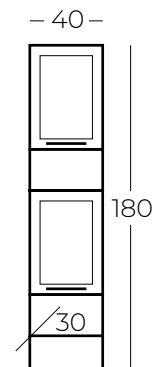

TANDEM RAY ÇEKMECE
TANDEM RAIL DRAWER

SERAMİK LAVABO
CERAMIC WASHBASIN

KEMERLİ LEDLİ AYNA
BELT MIRROR WITH LEDS

FRENLİ KAPAK
SOFT CLOSE DOOR

FRENLİ ÇEKMECE
SOFT DRAWER

TRELLIS 100'

TRELLIS 180'
BOY DOLABI

TRELLIS