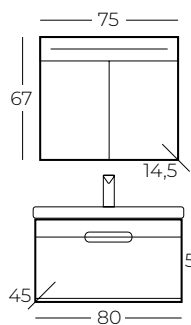

MDF LAM GÖVDE
MDF BODY

SERAMİK LAVABO
CERAMIC WASHBASIN

FRENLİ KAPAK
SOFT CLOSE DOOR

TANDEM RAY ÇEKMECE
TANDEM RAIL DRAWER

LEDLİ AYNA
MIRROR WITH LEDS

DOLAPLI AYNA
CUPBOARD MIRROR

CARINA 105'

CARINA 80'