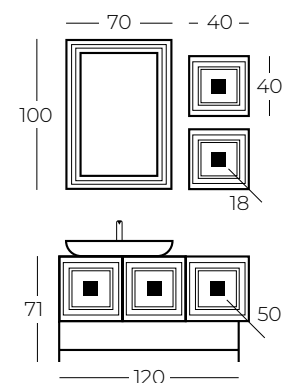

RUSTICA 120'