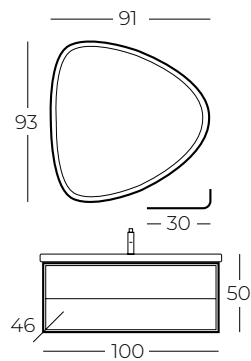

CNC İŞLEMELİ LAKE BOYA ÇEKMECE
CNC EMBEDDED LACQUER PAINT DRAWER

HIGH GLOSS GÖVDE
HIGH GLOSS BODY

FRENLI KAPAK
SOFT CLOSE DOOR

SERAMİK LAVABO
CERAMIC WASHBASIN

TANDEM RAY ÇEKMECE
TANDEM RAIL DRAWER

FRENLİ ÇEKMECE
SOFT DRAWER

LEDLİ AYNA
MIRROR WITH LEDS

POLA 100'

POLA

Gri/Beyaz
Grey/White

Gri/Buz Mavisi
Grey/Ice Blue