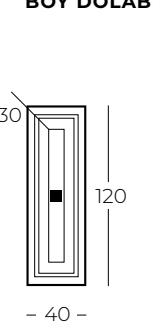

RUSTICA 120'
BOY DOLABI