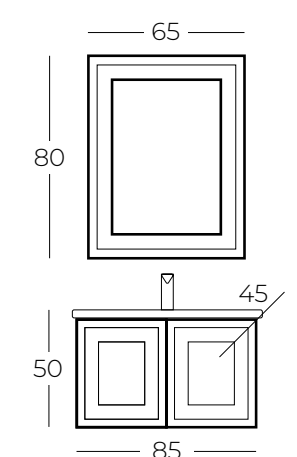

SKALI

Buz Mavisi/Ice Blue

Gold/Silver/Rose

Gece Mavisi/Night Blue

Gold/Silver/Rose

Beyaz/White

Gold/Silver/Rose

MDF LAM + LAKE BOYA GÖVDE
MDF + LACQUER PAINT BODY

CNC İŞLEMELİ LAKE BOYA KAPAK
CNC EMBEDDED LACQUER PAINT DOOR

CNC İŞLEMELİ LAKE BOYA AYNA
CNC EMBEDDED LACQUER PAINT MIRROR

SERAMİK LAVABO
CERAMIC WASHBASIN

FRENLİ KAPAK
SOFT CLOSE DOOR

BAS AÇ
PUSH OPEN

SKALI 100'

SKALI 85'

SKALI 135'
BOY DOLABI