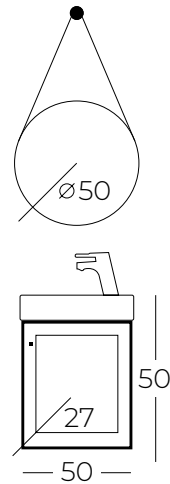

HIGH GLOSS KAPAK
HIGH GLOSS DOOR
MDF LAM GÖVDE
MDF BODY
FRENLİ KAPAK
SOFT CLOSE DOOR
SERAMİK LAVABO
CERAMIC WASHBASIN
YUVARLAK KEMERLİ AYNA
ROUND MIRROR WITH BELT

VITOLE 50'