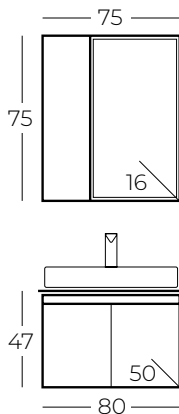

MDF LAM KAPAK
MDF DOOR

MDF LAM GÖVDE
MDF BODY

SERAMİK LAVABO
CERAMIC WASHBASIN

ETAJERLİ KUTULU AYNA
BOX MIRROR WITH SHELVING

FRENLİ KAPAK
SOFT CLOSE DOOR

REGINA 80'

REGINA

Pedro Ceviz
Pedro Walnut

Rebab
Rebab