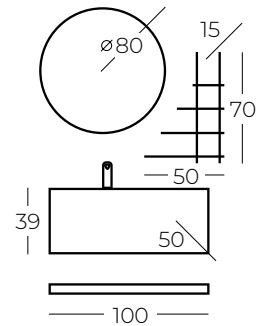

LEDLİ AYNA
MIRROR WITH LED

LEDLİ ALT MODÜL
BOTTOM MODULE WITH LED

VISION 120'

VISION 100'

VISION 135'
BOY DOLABI

VISION

Buz Mavisi

Ice Blue