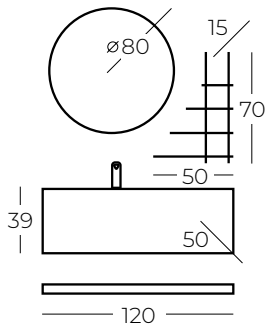

LEDLİ AYNA
MIRROR WITH LED

LEDLİ ALT MODÜL
BOTTOM MODULE WITH LED

VISION 120'

VISION 100'

VISION 135'
BOY DOLABI

VISION

Buz Mavisi

Ice Blue