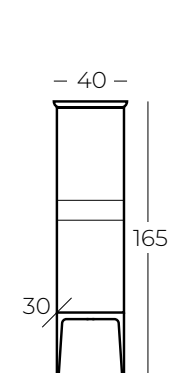

LEGNO 165'
BOY DOLABI

- HIGH GLOSS GÖVDE
HIGH GLOSS BODY
- HIGH GLOSS KAPAK
HIGH GLOSS DOOR
- FRENLİ KAPAK
SOFT CLOSE DOOR
- SERAMİK LAVABO
CERAMIC WASHBASIN
- TANDEM RAY ÇEKMECE
TANDEM RAIL DRAWER
- FRENLİ ÇEKMECE
SOFT DRAWER
- LEDLİ AYNA
MIRROR WITH LEDS
- BÜYÜTEÇ AYNA
MAGNIFYING GLASS MIRROR