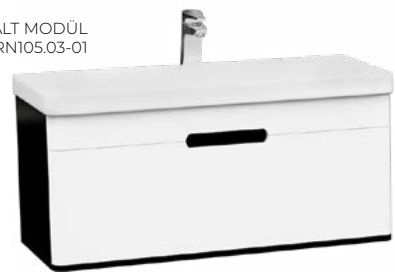

BOY DOLABI
CRN135.01-05