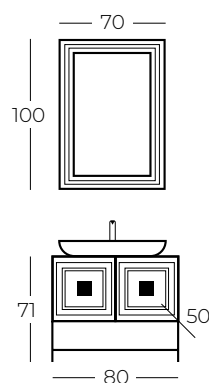

RUSTICA 80'