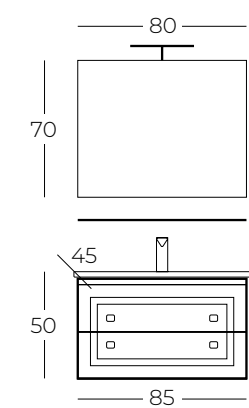

MEMBRAN GÖVDE
MEMBRANE BODY

CNC İŞLEMELİ MEMBRAN KAPAK
CNC EMBEDDED MEMBRANE DOOR

PANO AYNA
PANEL MIRROR

AYDINLATMA
MIRROR WITH LIGHT

SERAMİK LAVABO
CERAMIC WASHBASIN

TANDEM RAY ÇEKMECE
TANDEM RAIL DRAWER

FRENLİ ÇEKMECE
SOFT DRAWER

FRENLİ KAPAK
SOFT CLOSE DOOR

AYNA ÜST MODÜL
ARS80-70.04-02

BOY DOLABI
ARS135.01-05

ALT MODÜL
ART85.04-01

ETAJER
ARS85.04-03

ARTE 85'