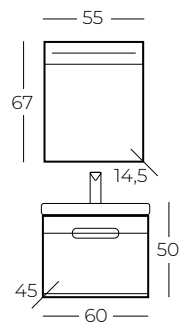

CARINA

Antrasit/Beyaz
Anthracite/White

MDF LAM + LAKE BOYA KAPAK
MDF + LACQUER PAINT DOOR

MDF LAM GÖVDE
MDF BODY

SERAMİK LAVABO
CERAMIC WASHBASIN

FRENLİ KAPAK
SOFT CLOSE DOOR

TANDEM RAY ÇEKMECE
TANDEM RAIL DRAWER

LEDLİ AYNA
MIRROR WITH LEDS

DOLAPLI AYNA
CUPBOARD MIRROR

CARINA 60'