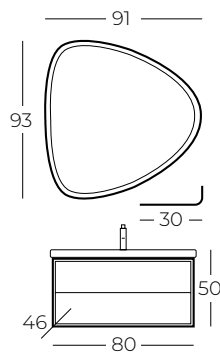

CNC İŞLEMELİ LAKE BOYA ÇEKMECE
CNC EMBEDDED LACQUER PAINT DRAWER

HIGH GLOSS GÖVDE
HIGH GLOSS BODY

FRENLI KAPAK
SOFT CLOSE DOOR

SERAMİK LAVABO
CERAMIC WASHBASIN

TANDEM RAY ÇEKMECE
TANDEM RAIL DRAWER

FRENLİ ÇEKMECE
SOFT DRAWER

LEDLİ AYNA
MIRROR WITH LEDS

POLA 80'

POLA

Gri/Beyaz
Grey/White

Gri/Buz Mavisi
Grey/Ice Blue