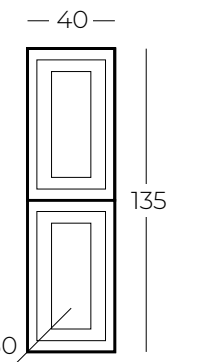

SKALI 135'
BOY DOLABI