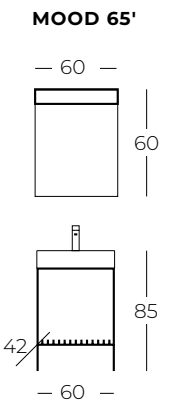

LAKE BOYA KAPAK
LACQUER PAINT DOOR

LAKE BOYA GÖVDE
LACQUER PAINT BODY

ELEKTROSTATİK BOYALI METAL PROFİL
ELECTROSTATIC PAINT METAL CASE

FRENLİ KAPAK
SOFT CLOSE DOOR

PANO AYNA
PANEL MIRROR

MOOD

Antrasit/Doğal Ahşap
Anthracite/Natural Wood