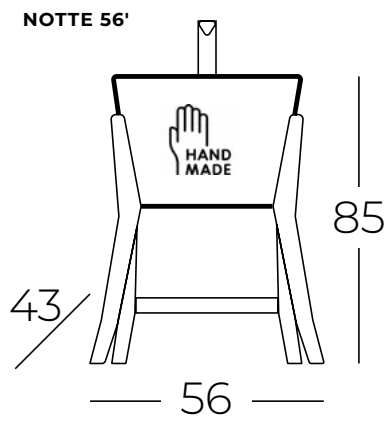

EL İŞÇİLİĞİ
HAND-MADE

KAYIN MASIF LAKE BOYALI GÖVDE
SOLID BEECH WOOD LACQUER PAINT BODY

AKRİLİK LAVABO
ACRYLIC WASHBASIN

ANTİBAKTERİYEL
ANTIBACTERIAL

KEMERLİ LEDLİ AYNA
BELT MIRROR WITH LED

NOTTE 56'

AYNA ÜST MODÜL
NOT65.03-02