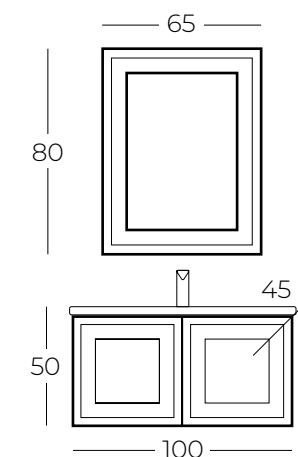

SKALI

Buz Mavisi/Ice Blue

Gold/Silver/Rose

Gece Mavisi/Night Blue

Gold/Silver/Rose

Beyaz/White

Gold/Silver/Rose

MDF LAM + LAKE BOYA GÖVDE
MDF + LACQUER PAINT BODY

CNC İŞLEMELİ LAKE BOYA KAPAK
CNC EMBEDDED LACQUER PAINT DOOR

CNC İŞLEMELİ LAKE BOYA AYNA
CNC EMBEDDED LACQUER PAINT MIRROR

SERAMİK LAVABO
CERAMIC WASHBASIN

FRENLİ KAPAK
SOFT CLOSE DOOR

BAS AÇ
PUSH OPEN

SKALI 100'

SKALI 85'

SKALI 135'
BOY DOLABI