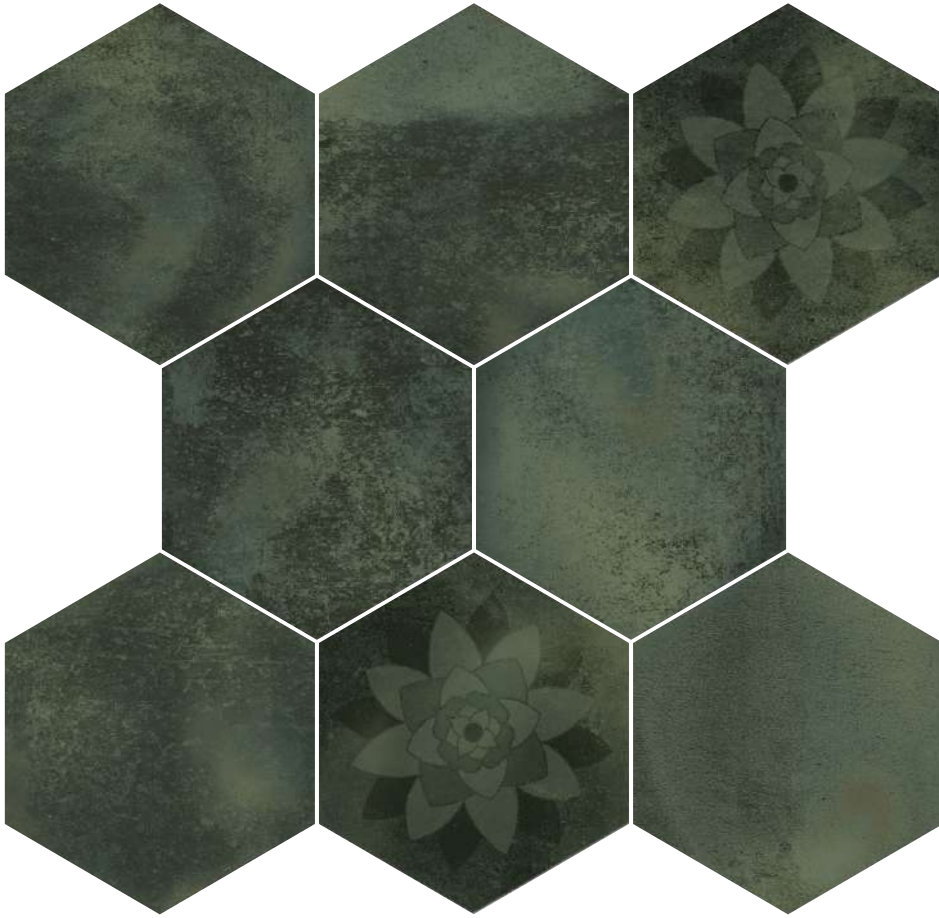

21.5x25
8½"X10"

—
Yeşil | Green

Yeşil Lotus Dekor | Green Lotus Decor